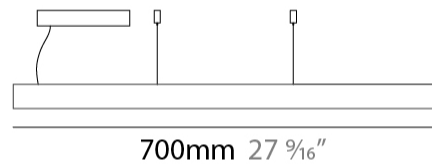

LED40 SUSPENSION

D71003-

base number
Color   Temperature   Finish   Options

1. To build a product code in our configurator select the specify button on the base model # product page
2. To build a manual product code on this datasheet choose from the options listed below in blue font and add the suffix to the base model #

GENERAL

Series: Woodlin
Subseries: LED40
Brand: Tunto
Division: Design
Mounting Type: Suspension
Mounting Location: Ceiling
Subcategory: Profile

PHYSICAL

Shape: Rectangle
Length (mm): 700
Length (in): 27 ⁹/₁₆
Width (mm): 400
Width (in): 15 ³/₄
Height (mm): 40
Height (in): 1 ⁹/₁₆
Max. Overall Height (mm): 2040
Max. Overall Height (in): 80 ⁵/₁₆
Light Distribution: Direct
Diffuser: Opal
Fixture Finish: [WAL / ASH / OAK / BLK / WHI](#)
Fixture Material: Wood

ELECTRICAL

Lamp Type: LED
Input Wattage (W): 16
Total Output Wattage (W): 12.7
Dimming: Tri-Mode (Non-Dimming and Phase Dimming (120Vac only) and 0-10V Dimming)
Driver Included: Yes
Driver Location: Integrated
Driver Type: Constant Current - Universal
Driver Class: Class 2
Input Voltage (V): 120 - 277
Constant Current (MA): 700

LED

Color Temperature (°K): [2700 / 3000 / 4000](#)
Max. Delivered Lumen (lm): 960
CRI: >93 CRI
Lamp Life (hrs): 50000

OPTICAL

RATINGS AND CERTIFICATIONS

Certified By: Certified for North American Standards
IP rating: IP20

40mm 1 ⁹/₁₆\"/>

Direct