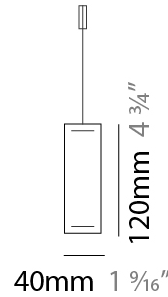

PROJECT _____
TYPE _____
SPECIFIER _____
QUANTITY _____
DATE _____

LED120 SUSPENSION

D71024-

base number
Color   Finish
Temperature   Options

1. To build a product code in our configurator select the specify button on the base model # product page
2. To build a manual product code on this datasheet choose from the options listed below in blue font and add the suffix to the base model #

GENERAL

Series: Woodlin
Subseries: LED120
Brand: Tunto
Division: Design
Mounting Type: Suspension
Mounting Location: Ceiling
Subcategory: Profile

PHYSICAL

Shape: Rectangle
Length (mm): 1000
Length (in): 39 ³/₈
Width (mm): 40
Width (in): 1 ⁹/₁₆
Height (mm): 120
Height (in): 4 ³/₄
Max. Overall Height (mm): 2120
Max. Overall Height (in): 83 ⁷/₁₆
Light Distribution: Direct / Indirect
Diffuser: Opal
Fixture Finish: [WAL](#) / [ASH](#) / [OAK](#) / [BLK](#) / [WHI](#)
Fixture Material: Wood
Cable Details: 2000mm / 78 3/4"

ELECTRICAL

Lamp Type: LED
Input Wattage (W): 46
Total Output Wattage (W): 38
Dimming: Tri-Mode (Non-Dimming and Phase Dimming (120Vac only) and 0-10V Dimming)
Driver Included: Yes
Driver Location: Integrated
Driver Type: Constant Current - Universal
Driver Class: Class 2
Input Voltage (V): 120 - 277
Constant Current (MA): 700

LED

Color Temperature (°K): [2700](#) / [3000](#) / [4000](#)
Max. Delivered Lumen (lm): 2200
CRI: >93 CRI
Lamp Life (hrs): 50000

OPTICAL

RATINGS AND CERTIFICATIONS

Certified By: Certified for North American Standards
IP rating: IP20