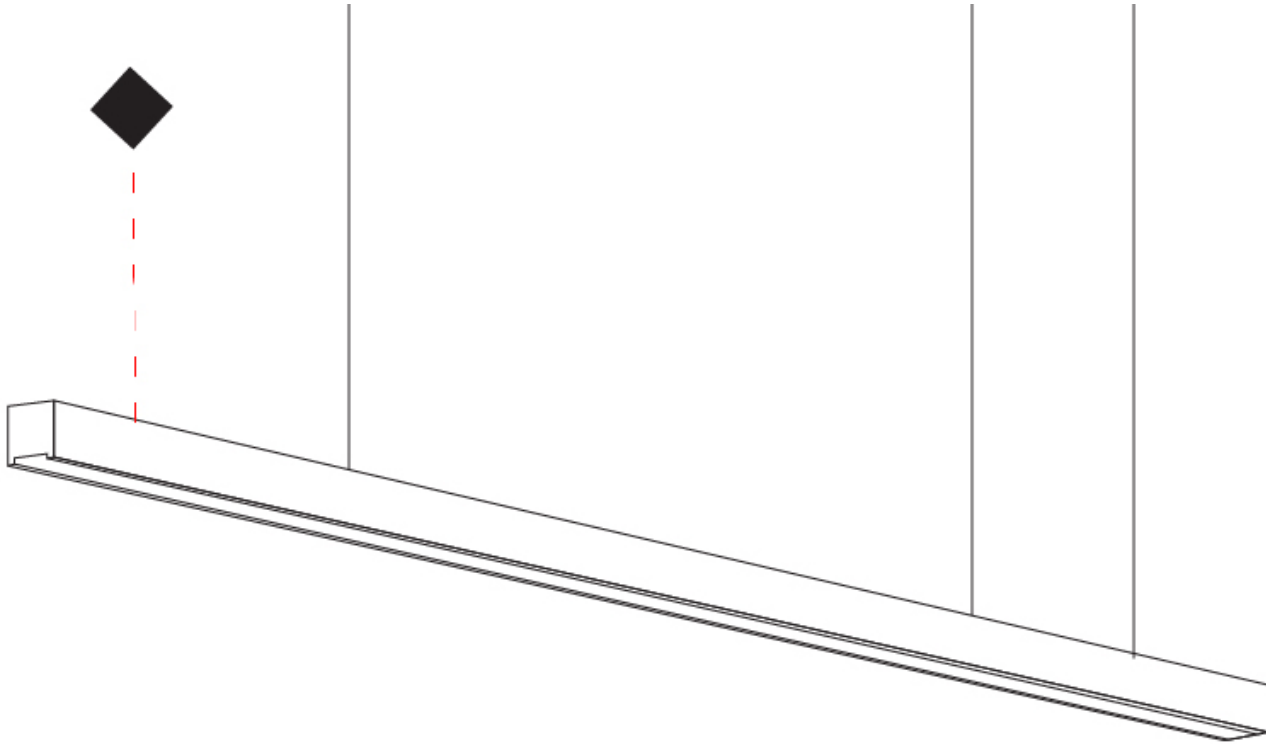

LED28 SUSPENSION

D71008-

PROJECT _____

TYPE _____

SPECIFIER _____

QUANTITY _____

DATE _____