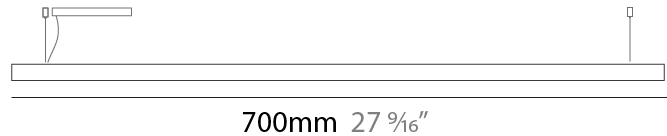

PROJECT
TYPE
SPECIFIER
QUANTITY
DATE

LED60 SUSPENSION

D71015-

base number
Color   Finish
Temperature   Options

1. To build a product code in our configurator select the specify button on the base model # product page
2. To build a manual product code on this datasheet choose from the options listed below in blue font and add the suffix to the base model #

GENERAL

Series: Woodlin
Subseries: LED60
Brand: Tunto
Division: Design
Mounting Type: Suspension
Mounting Location: Ceiling
Subcategory: Profile

PHYSICAL

Shape: Rectangle
Length (mm): 700
Length (in): 27 ⁹/₁₆
Width (mm): 60
Width (in): 2 ³/₈
Height (mm): 60
Height (in): 2 ³/₈
Max. Overall Height (mm): 2060
Max. Overall Height (in): 81 ¹/₈
Light Distribution: Direct
Diffuser: Opal
Fixture Finish: [WAL / ASH / OAK / BLK / WHI](#)
Fixture Material: Wood
Cable Details: 2000mm / 78 3/4"

ELECTRICAL

Lamp Type: LED
Input Wattage (W): 29
Total Output Wattage (W): 25.3
Dimming: Tri-Mode (Non-Dimming and Phase Dimming (120Vac only) and 0-10V Dimming)
Driver Included: Yes
Driver Location: Integrated
Driver Type: Constant Current - Universal
Driver Class: Class 2
Input Voltage (V): 120 - 277
Constant Current (MA): 700

LED

Color Temperature (°K): [2700 / 3000 / 4000](#)
Max. Delivered Lumen (lm): 2180
CRI: >93 CRI
Lamp Life (hrs): 50000

OPTICAL

RATINGS AND CERTIFICATIONS

Certified By: Certified for North American Standards
IP rating: IP20