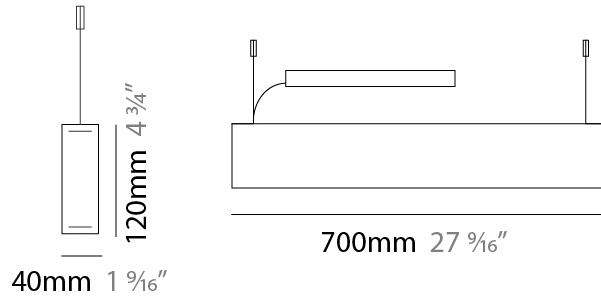

PROJECT
TYPE
SPECIFIER
QUANTITY
DATE

LED120 SUSPENSION

D71023-

base number
Color   Finish
Temperature   Options

1. To build a product code in our configurator select the specify button on the base model # product page
2. To build a manual product code on this datasheet choose from the options listed below in blue font and add the suffix to the base model #

GENERAL

Series: Woodlin
Subseries: LED120
Brand: Tunto
Division: Design
Mounting Type: Suspension
Mounting Location: Ceiling
Subcategory: Profile

PHYSICAL

Shape: Rectangle
Length (mm): 700
Length (in): 27 ⁹/₁₆
Width (mm): 40
Width (in): 1 ⁹/₁₆
Height (mm): 120
Height (in): 4 ³/₄
Max. Overall Height (mm): 2120
Max. Overall Height (in): 83 ⁷/₁₆
Light Distribution: Direct / Indirect
Diffuser: Opal
Fixture Finish: [WAL / ASH / OAK / BLK / WHI](#)
Fixture Material: Wood
Cable Details: 2000mm / 78 3/4"

ELECTRICAL

Lamp Type: LED
Input Wattage (W): 32
Total Output Wattage (W): 25.3
Dimming: Tri-Mode (Non-Dimming and Phase Dimming (120Vac only) and 0-10V Dimming)
Driver Included: Yes
Driver Location: Integrated
Driver Type: Constant Current - Universal
Driver Class: Class 2
Input Voltage (V): 120 - 277
Constant Current (MA): 700

LED

Color Temperature (°K): [2700 / 3000 / 4000](#)
Max. Delivered Lumen (lm): 1500
CRI: >93 CRI
Lamp Life (hrs): 50000

OPTICAL

RATINGS AND CERTIFICATIONS

Certified By: Certified for North American Standards
IP rating: IP20