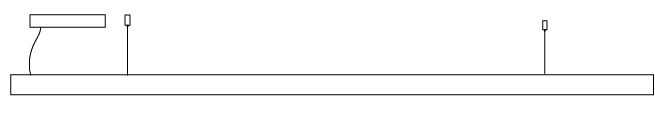

PROJECT	_____
TYPE	_____
SPECIFIER	_____
QUANTITY	_____
DATE	_____

LED40 SUSPENSION

D71005-

base number
Color   Finish
Temperature   Options

1. To build a product code in our configurator select the specify button on the base model # product page
2. To build a manual product code on this datasheet choose from the options listed below in blue font and add the suffix to the base model #

GENERAL

Series: Woodlin
Subseries: LED40
Brand: Tunto
Division: Design
Mounting Type: Suspension
Mounting Location: Ceiling
Subcategory: Profile

PHYSICAL

Shape: Rectangle
Length (mm): 1300
Length (in): 51 ³/₁₆"
Width (mm): 400
Width (in): 15 ³/₄"
Height (mm): 40
Height (in): 1 ⁹/₁₆"
Max. Overall Height (mm): 2040
Max. Overall Height (in): 80 ⁵/₁₆"
Light Distribution: Direct
Diffuser: Opal
Fixture Finish: [WAL / ASH / OAK / BLK / WHI](#)
Fixture Material: Wood

ELECTRICAL

Lamp Type: LED
Input Wattage (W): 30
Total Output Wattage (W): 25.4
Dimming: Tri-Mode (Non-Dimming and Phase Dimming (120Vac only) and 0-10V Dimming)
Driver Included: Yes
Driver Location: Integrated
Driver Type: Constant Current - Universal
Driver Class: Class 2
Input Voltage (V): 120 - 277
Constant Current (MA): 700

LED

Color Temperature (°K): 3000
Max. Delivered Lumen (lm): 1550
CRI: >93 CRI
Lamp Life (hrs): 50000

OPTICAL

RATINGS AND CERTIFICATIONS

Certified By: Certified for North American Standards
IP rating: IP20

1300mm 51 ³/₁₆"

40mm 1 ⁹/₁₆"

Direct