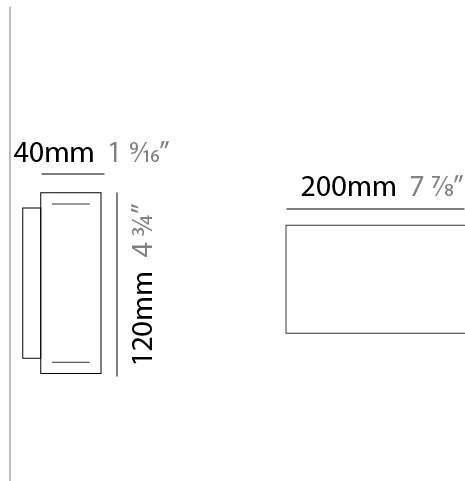

LED120 SURFACE

D73027-

base number
Color   Finish
Temperature   Options

1. To build a product code in our configurator select the specify button on the base model # product page
2. To build a manual product code on this datasheet choose from the options listed below in blue font and add the suffix to the base model #

GENERAL

Series: Woodlin
Subseries: LED120
Brand: Tunto
Division: Design
Mounting Type: Surface
Mounting Location: Wall
Subcategory: Profile

PHYSICAL

Shape: Rectangle
Length (mm): 200
Length (in): 7 ⁷/₈
Width (mm): 40
Width (in): 1 ⁹/₁₆
Height (mm): 120
Height (in): 4 ³/₄
Extension (mm): 40
Extension (in): 1 ⁹/₁₆
Light Distribution: Direct / Indirect
Diffuser: Opal
Fixture Finish: [WAL / ASH / OAK / BLK / WHI](#)
Fixture Material: Wood

ELECTRICAL

Lamp Type: LED
Input Wattage (W): 6
Total Output Wattage (W): 4.5
Dimming: Tri-Mode (Non-Dimming and Phase Dimming (120Vac only) and 0-10V Dimming)
Driver Included: Yes
Driver Location: Remote
Driver Type: Constant Current - Universal
Driver Class: Class 2
Housing: ENCP3
Input Voltage (V): 120 - 277
Constant Current (MA): 500

LED

Color Temperature (°K): [2700 / 3000 / 4000](#)
Max. Delivered Lumen (lm): 300
CRI: >93 CRI
Lamp Life (hrs): 50000

OPTICAL

RATINGS AND CERTIFICATIONS

Certified By: Certified for North American Standards
IP rating: IP20

PROJECT
TYPE
SPECIFIER
QUANTITY
DATE