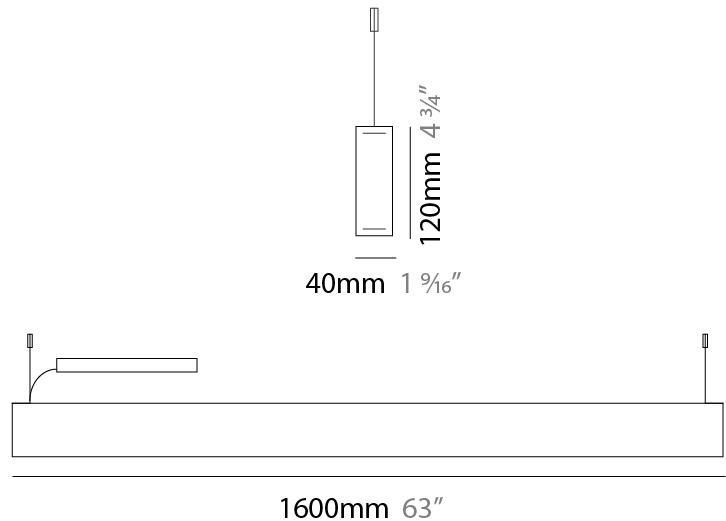

PROJECT _____
TYPE _____
SPECIFIER _____
QUANTITY _____
DATE _____

LED120 SUSPENSION

D71026-

base number   Color   Finish
Temperature   Options

1. To build a product code in our configurator select the specify button on the base model # product page
2. To build a manual product code on this datasheet choose from the options listed below in blue font and add the suffix to the base model #

GENERAL

Series: Woodlin
Subseries: LED120
Brand: Tunto
Division: Design
Mounting Type: Suspension
Mounting Location: Ceiling
Subcategory: Profile

PHYSICAL

Shape: Rectangle
Length (mm): 1600
Length (in): 63
Width (mm): 40
Width (in): 1 9/16
Height (mm): 120
Height (in): 4 3/4
Max. Overall Height (mm): 2120
Max. Overall Height (in): 83 7/16
Light Distribution: Direct / Indirect
Diffuser: Opal
Fixture Finish: WAL / ASH / OAK / BLK / WHI
Fixture Material: Wood
Cable Details: 2000mm / 78 3/4"

ELECTRICAL

Lamp Type: LED
Input Wattage (W): 74
Total Output Wattage (W): 63
Dimming: Tri-Mode (Non-Dimming and Phase Dimming (120Vac only) and 0-10V Dimming)
Driver Included: Yes
Driver Location: Integrated
Driver Type: Constant Current - Universal
Driver Class: Class 2
Input Voltage (V): 120 - 277
Constant Current (MA): 700

LED

Color Temperature (°K): 2700 / 3000 / 4000
Max. Delivered Lumen (lm): 3600
CRI: >93 CRI
Lamp Life (hrs): 50000

OPTICAL

RATINGS AND CERTIFICATIONS

Certified By: Certified for North American Standards
IP rating: IP20