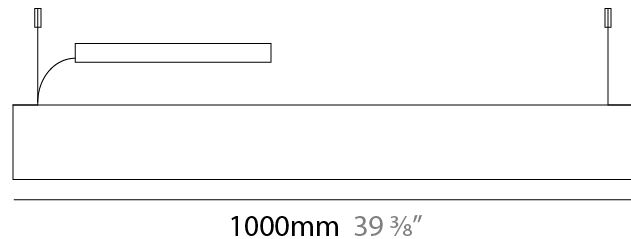

PROJECT _____
TYPE _____
SPECIFIER _____
QUANTITY _____
DATE _____

LED120 SUSPENSION

D71024-

base number
Color   Finish
Temperature   Options

1. To build a product code in our configurator select the specify button on the base model # product page
2. To build a manual product code on this datasheet choose from the options listed below in blue font and add the suffix to the base model #

GENERAL

Series: Woodlin
Subseries: LED120
Brand: Tunto
Division: Design
Mounting Type: Suspension
Mounting Location: Ceiling
Subcategory: Profile

PHYSICAL

Shape: Rectangle
Length (mm): 1000
Length (in): 39 ³/₈
Width (mm): 40
Width (in): 1 ⁹/₁₆
Height (mm): 120
Height (in): 4 ³/₄
Max. Overall Height (mm): 2120
Max. Overall Height (in): 83 ⁷/₁₆
Light Distribution: Direct / Indirect
Diffuser: Opal
Fixture Finish: [WAL](#) / [ASH](#) / [OAK](#) / [BLK](#) / [WHI](#)
Fixture Material: Wood
Cable Details: 2000mm / 78 3/4"

ELECTRICAL

Lamp Type: LED
Input Wattage (W): 46
Total Output Wattage (W): 38
Dimming: Tri-Mode (Non-Dimming and Phase Dimming (120Vac only) and 0-10V Dimming)
Driver Included: Yes
Driver Location: Integrated
Driver Type: Constant Current - Universal
Driver Class: Class 2
Input Voltage (V): 120 - 277
Constant Current (MA): 700

LED

Color Temperature (°K): [2700](#) / [3000](#) / [4000](#)
Max. Delivered Lumen (lm): 2200
CRI: >93 CRI
Lamp Life (hrs): 50000

OPTICAL

RATINGS AND CERTIFICATIONS

Certified By: Certified for North American Standards
IP rating: IP20