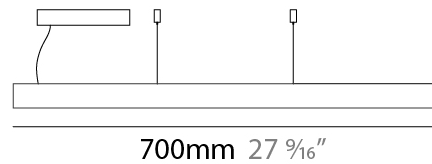

PROJECT
TYPE
SPECIFIER
QUANTITY
DATE

LED40 SUSPENSION

D71004-

base number
Color   Finish
Temperature   Options

1. To build a product code in our configurator select the specify button on the base model # product page
2. To build a manual product code on this datasheet choose from the options listed below in blue font and add the suffix to the base model #

GENERAL

Series: Woodlin
Subseries: LED40
Brand: Tunto
Division: Design
Mounting Type: Suspension
Mounting Location: Ceiling
Subcategory: Profile

PHYSICAL

Shape: Rectangle
Length (mm): 700
Length (in): 27 ⁹/₁₆
Width (mm): 400
Width (in): 15 ³/₄
Height (mm): 40
Height (in): 1 ⁹/₁₆
Max. Overall Height (mm): 2040
Max. Overall Height (in): 80 ⁵/₁₆
Light Distribution: Direct
Diffuser: Opal
Fixture Finish: [WAL / ASH / OAK / BLK / WHI](#)
Fixture Material: Wood

ELECTRICAL

Lamp Type: LED
Input Wattage (W): 23
Total Output Wattage (W): 19
Dimming: Tri-Mode (Non-Dimming and Phase Dimming (120Vac only) and 0-10V Dimming)
Driver Included: Yes
Driver Location: Integrated
Driver Type: Constant Current - Universal
Driver Class: Class 2
Input Voltage (V): 120 - 277
Constant Current (MA): 700

LED

Color Temperature (°K): 3000
Max. Delivered Lumen (lm): 1300
CRI: >93 CRI
Lamp Life (hrs): 50000

OPTICAL

RATINGS AND CERTIFICATIONS

Certified By: Certified for North American Standards
IP rating: IP20