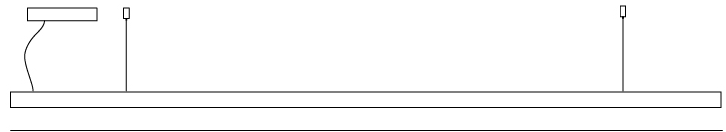

PROJECT
TYPE
SPECIFIER
QUANTITY
DATE

LED28 SUSPENSION

D71008-

base number
Color   Finish
Temperature   Options

1. To build a product code in our configurator select the specify button on the base model # product page
2. To build a manual product code on this datasheet choose from the options listed below in blue font and add the suffix to the base model #

GENERAL

Series: Woodlin
Subseries: LED28
Brand: Tunto
Division: Design
Mounting Type: Suspension
Mounting Location: Ceiling
Subcategory: Profile

PHYSICAL

Shape: Rectangle
Length (mm): 1000
Length (in): 39 ³/₈"
Width (mm): 28
Width (in): 1 ¹/₈"
Height (mm): 28
Height (in): 1 ¹/₈"
Max. Overall Height (mm): 2028
Max. Overall Height (in): 79 ¹³/₁₆"
Light Distribution: Direct
Diffuser: Opal
Fixture Finish: [WAL / ASH / OAK / BLK / WHI](#)
Fixture Material: Wood
Cable Details: 2000mm / 78 3/4"

ELECTRICAL

Lamp Type: LED
Input Wattage (W): 21
Total Output Wattage (W): 19
Dimming: Tri-Mode (Non-Dimming and Phase Dimming (120Vac only) and 0-10V Dimming)
Driver Included: Yes
Driver Location: Integrated
Driver Type: Constant Current - Universal
Driver Class: Class 2
Input Voltage (V): 120 - 277
Constant Current (MA): 700

LED

Color Temperature (°K): [2700 / 3000 / 4000](#)
Max. Delivered Lumen (lm): 1200
CRI: >93 CRI
Lamp Life (hrs): 50000

OPTICAL

RATINGS AND CERTIFICATIONS

Certified By: Certified for North American Standards
IP rating: IP20

1000mm 39 ³/₈"

28mm 1 ¹/₈"

Direct