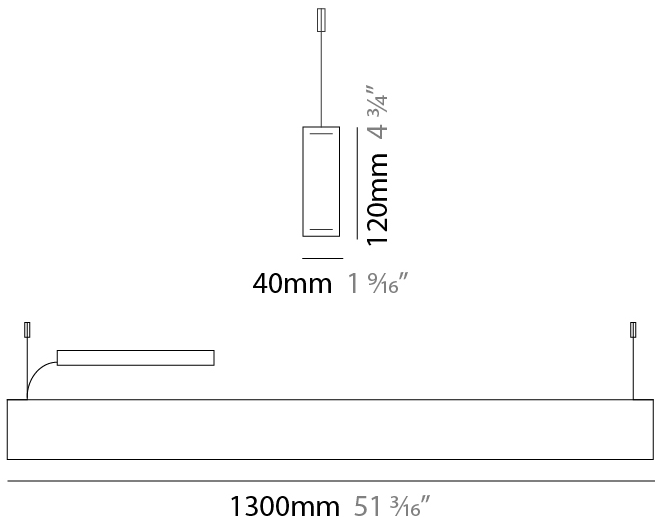

PROJECT _____
TYPE _____
SPECIFIER _____
QUANTITY _____
DATE _____

LED120 SUSPENSION

D71025-

base number
Color   Finish
Temperature   Options

1. To build a product code in our configurator select the specify button on the base model # product page
2. To build a manual product code on this datasheet choose from the options listed below in blue font and add the suffix to the base model #

GENERAL

Series: Woodlin
Subseries: LED120
Brand: Tunto
Division: Design
Mounting Type: Suspension
Mounting Location: Ceiling
Subcategory: Profile

PHYSICAL

Shape: Rectangle
Length (mm): 1300
Length (in): 51 ³/₁₆
Width (mm): 40
Width (in): 1 ⁹/₁₆
Height (mm): 120
Height (in): 4 ³/₄
Max. Overall Height (mm): 2120
Max. Overall Height (in): 83 ⁷/₁₆
Light Distribution: Direct / Indirect
Diffuser: Opal
Fixture Finish: [WAL](#) / [ASH](#) / [OAK](#) / [BLK](#) / [WHI](#)
Fixture Material: Wood
Cable Details: 2000mm / 78 3/4"

ELECTRICAL

Lamp Type: LED
Input Wattage (W): 60
Total Output Wattage (W): 50.1
Dimming: Tri-Mode (Non-Dimming and Phase Dimming (120Vac only) and 0-10V Dimming)
Driver Included: Yes
Driver Location: Integrated
Driver Type: Constant Current - Universal
Driver Class: Class 2
Input Voltage (V): 120 - 277
Constant Current (MA): 700

LED

Color Temperature (°K): [2700](#) / [3000](#) / [4000](#)
Max. Delivered Lumen (lm): 3260
CRI: >93 CRI
Lamp Life (hrs): 50000

OPTICAL

RATINGS AND CERTIFICATIONS

Certified By: Certified for North American Standards
IP rating: IP20