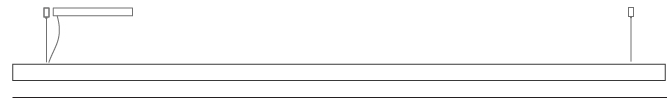

PROJECT
TYPE
SPECIFIER
QUANTITY
DATE

LED60 SUSPENSION

D71016-

base number
Color   Finish
Temperature   Options

1. To build a product code in our configurator select the specify button on the base model # product page
2. To build a manual product code on this datasheet choose from the options listed below in blue font and add the suffix to the base model #

GENERAL

Series: Woodlin
Subseries: LED60
Brand: Tunto
Division: Design
Mounting Type: Suspension
Mounting Location: Ceiling
Subcategory: Profile

PHYSICAL

Shape: Rectangle
Length (mm): 1000
Length (in): 39 ³/₈"
Width (mm): 60
Width (in): 2 ³/₈"
Height (mm): 60
Height (in): 2 ³/₈"
Max. Overall Height (mm): 2060
Max. Overall Height (in): 81 ¹/₈"
Light Distribution: Direct
Diffuser: Opal
Fixture Finish: [WAL](#) / [ASH](#) / [OAK](#) / [BLK](#) / [WHI](#)
Fixture Material: Wood
Cable Details: 2000mm / 78 3/4"

ELECTRICAL

Lamp Type: LED
Input Wattage (W): 43
Total Output Wattage (W): 38
Dimming: Tri-Mode (Non-Dimming and Phase Dimming (120Vac only) and 0-10V Dimming)
Driver Included: Yes
Driver Location: Integrated
Driver Type: Constant Current - Universal
Driver Class: Class 2
Input Voltage (V): 120 - 277
Constant Current (MA): 700

LED

Color Temperature (°K): [2700](#) / [3000](#) / [4000](#)
Max. Delivered Lumen (lm): 3240
CRI: >93 CRI
Lamp Life (hrs): 50000

OPTICAL

RATINGS AND CERTIFICATIONS

Certified By: Certified for North American Standards
IP rating: IP20

1000mm 39 ³/₈"

60mm 2 ³/₈"

Direct