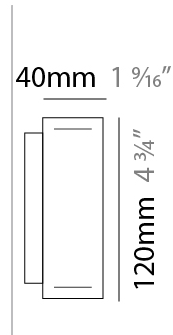

LED120 SURFACE

D73029- -

base number
Color   Temperature   Finish   Options

1. To build a product code in our configurator select the specify button on the base model # product page
2. To build a manual product code on this datasheet choose from the options listed below in blue font and add the suffix to the base model #

GENERAL

Series: Woodlin
Subseries: LED120
Brand: Tunto
Division: Design
Mounting Type: Surface
Mounting Location: Wall
Subcategory: Profile

PHYSICAL

Shape: Rectangle
Length (mm): 700
Length (in): 27 ⁹/₁₆
Width (mm): 40
Width (in): 1 ⁹/₁₆
Height (mm): 120
Height (in): 4 ³/₄
Extension (mm): 40
Extension (in): 1 ⁹/₁₆
Light Distribution: Direct / Indirect
Diffuser: Opal
Fixture Finish: [WAL / ASH / OAK / BLK / WHI](#)
Fixture Material: Wood

ELECTRICAL

Lamp Type: LED
Input Wattage (W): 31
Total Output Wattage (W): 25.3
Dimming: Tri-Mode (Non-Dimming and Phase Dimming (120Vac only) and 0-10V Dimming)
Driver Included: Yes
Driver Location: Remote
Driver Type: Constant Current - Universal
Driver Class: Class 2
Housing: ENCP3
Input Voltage (V): 120 - 277
Constant Current (MA): 700

LED

Color Temperature (°K): [2700 / 3000 / 4000](#)
Max. Delivered Lumen (lm): 1500
CRI: >93 CRI
Lamp Life (hrs): 50000

OPTICAL

RATINGS AND CERTIFICATIONS

Certified By: Certified for North American Standards
IP rating: IP20

PROJECT
TYPE
SPECIFIER
QUANTITY
DATE

700mm 27 ⁹/₁₆"

Indirect