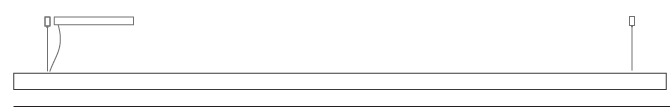

LED60 SUSPENSION

D71017- -

base number
Color   Finish
Temperature   Options

1. To build a product code in our configurator select the specify button on the base model # product page
2. To build a manual product code on this datasheet choose from the options listed below in blue font and add the suffix to the base model #

GENERAL

Series: Woodlin
Subseries: LED60
Brand: Tunto
Division: Design
Mounting Type: Suspension
Mounting Location: Ceiling
Subcategory: Profile

PHYSICAL

Shape: Rectangle
Length (mm): 1300
Length (in): 51 ³/₁₆
Width (mm): 60
Width (in): 2 ³/₈
Height (mm): 60
Height (in): 2 ³/₈
Max. Overall Height (mm): 2060
Max. Overall Height (in): 81 ¹/₈
Light Distribution: Direct
Diffuser: Opal
Fixture Finish: [WAL / ASH / OAK / BLK / WHI](#)
Fixture Material: Wood
Cable Details: 2000mm / 78 3/4"

ELECTRICAL

Lamp Type: LED
Input Wattage (W): 55
Total Output Wattage (W): 50.8
Dimming: Tri-Mode (Non-Dimming and Phase Dimming (120Vac only) and 0-10V Dimming)
Driver Included: Yes
Driver Location: Integrated
Driver Type: Constant Current - Universal
Driver Class: Class 2
Input Voltage (V): 120 - 277
Constant Current (MA): 700

LED

Color Temperature (°K): [2700 / 3000 / 4000](#)
Max. Delivered Lumen (lm): 4380
CRI: >93 CRI
Lamp Life (hrs): 50000

OPTICAL

RATINGS AND CERTIFICATIONS

Certified By: Certified for North American Standards
IP rating: IP20

1300mm 51 ³/₁₆"

60mm 2 ³/₈"

Direct